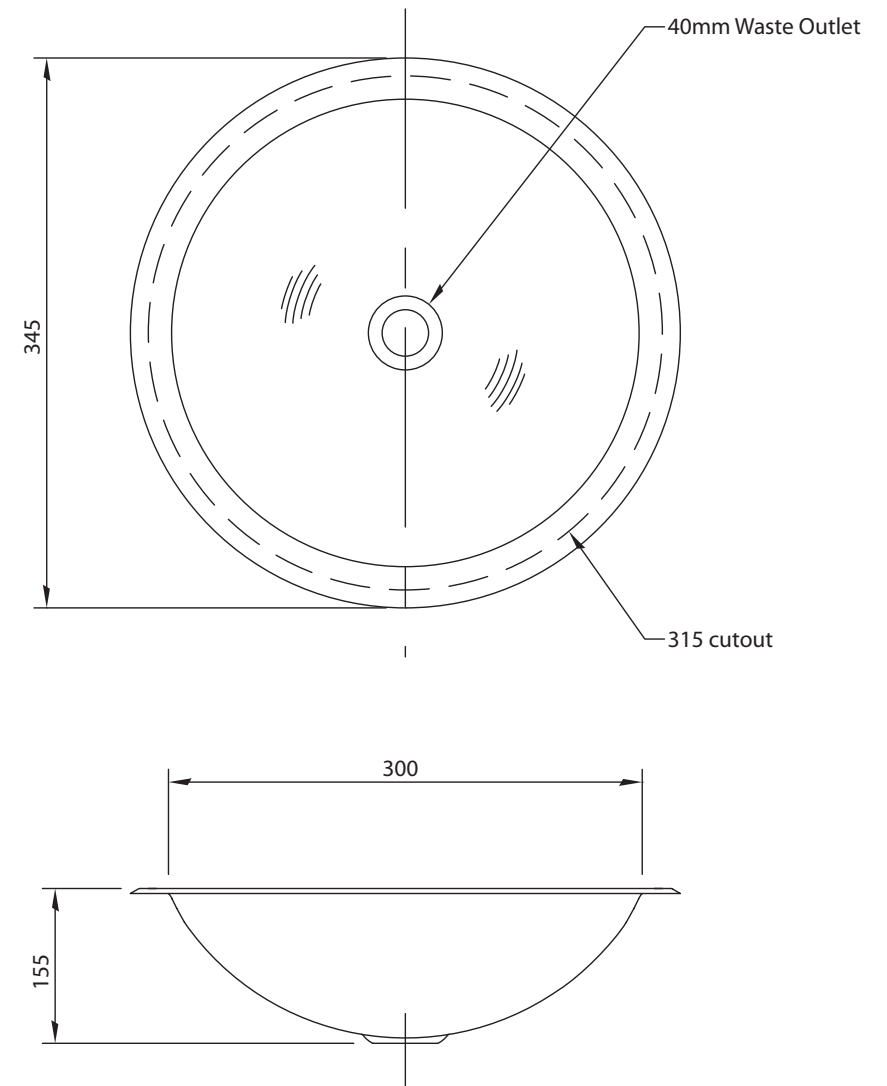

### A8863 ROUND INSET BOWL

## DESCRIPTION

Model A8863 is a plugable inset bowl fabricated from 1.3mm stainless steel, with exposed surfaces polished to a satin finish. It is particularly suitable for basins where a degree of vandal resistance is required, as well as aesthetic appeal.

## INSTALLATION

The bowl is suitable for recessing into a 25 – 40 mm thick counter or bench top requiring a 315mm diameter cut-out, and is secured with adjustable clips provided. A 40 mm CP brass waste outlet is also provided.

## INSTALLATION

**A8863 ROUND INSET BOWL**

Countertop inset bowl includes adjustable mounting clamps. Bowl is fabricated from 1.3mm thick type 304 stainless steel with exposed surfaces polished to a satin finish.